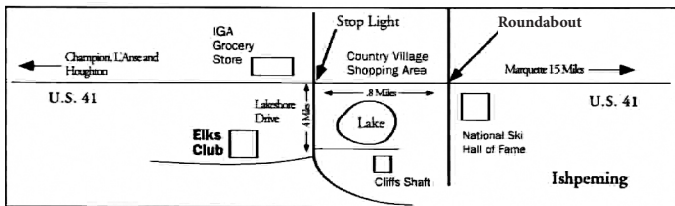

Campsites available:

Country Village RV Park, US 41, 1200 Country Ln., Ishpeming, MI 49849 Phone: 906-486-0300

Marquette Tourist Park, County Rd 550, Marquette, MI 49855 Phone: 906-228-0465

Van Ripper State Park P.O. Box 188, Champion, MI 49814 Phone: 906-339-4461

Cedar Motor Inn, Marquette (906) 228-2280, www.cedarmi.com

**Motels are available in Marquette and Ishpeming

**Pets must be on leash or confined to owners' quarters at Show- site

**Food will be available on site.

ISHPEMING ROCK AND MINERAL CLUB, INC P.O. Box 102, Ishpeming, MI 49849